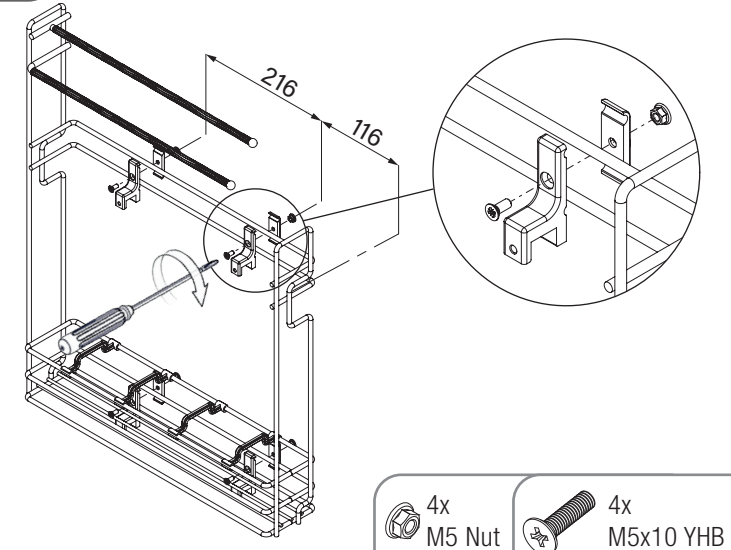

A-1

B-1

6x
3,5x16

C-1

4x
M5 Nut4x
M5x10 YHB

D-1

E-1

4x
M5x7 YSB

- GİZLİ RAYLI HAVLU ASKILI ŞİŞELİK (TEK AÇILIM) MONTAJ ŞEMASI (SAĞ)
- BOTTLE/TOWEL HOLDER WITH UNDERMOUNT RAIL (SINGLE EXTENSION) MOUNTING INSTRUCTIONS (RIGHT)

F-1

G-1

PRODUCT CODE		C	X
WIRE	WOODEN		
S-2502	S-2512	150	33

H-1

8x
3,5x16

J-1

4x
M6x10 YHB

K-1

4x
M6x10 YSB