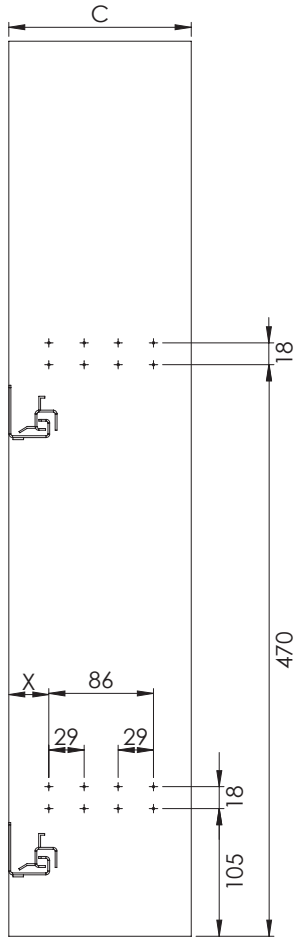

A-1

B-1

6x
3,5x16

C-1

4x
M5 Nut4x
M5x10 YHB

D-1

E-1

4x
M5x7 YSB

- GİZLİ RAYLI HAVLU ASKILI ŞİŞELİK (TEK AÇILIM) MONTAJ ŞEMASI (SAĞ)
- BOTTLE/TOWEL HOLDER WITH UNDERMOUNT RAIL (SINGLE EXTENSION) MOUNTING INSTRUCTIONS (RIGHT)

F-1

G-1

PRODUCT CODE		C	X
WIRE	WOODEN		
S-2502	S-2512	150	33

H-1

8x
3,5x16

J-1

4x
M6x10 YHB

K-1

4x
M6x10 YSB