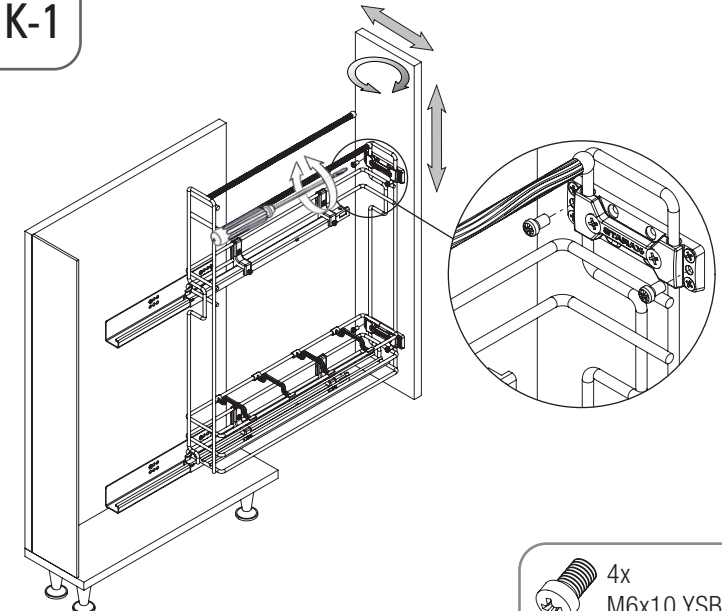

- GİZLİ RAYLI HAVLU ASKILI ŞİŞELİK (TEK AÇILIM) MONTAJ ŞEMASI (SAĞ)
- BOTTLE/TOWEL HOLDER WITH UNDERMOUNT RAIL (SINGLE EXTENSION) MOUNTING INSTRUCTIONS (RIGHT)

F-1

G-1

PRODUCT CODE		C	X
WIRE	WOODEN		
S-2502	S-2512	150	33

H-1

8x
3,5x16

J-1

4x
M6x10 YHB

K-1

4x
M6x10 YSB