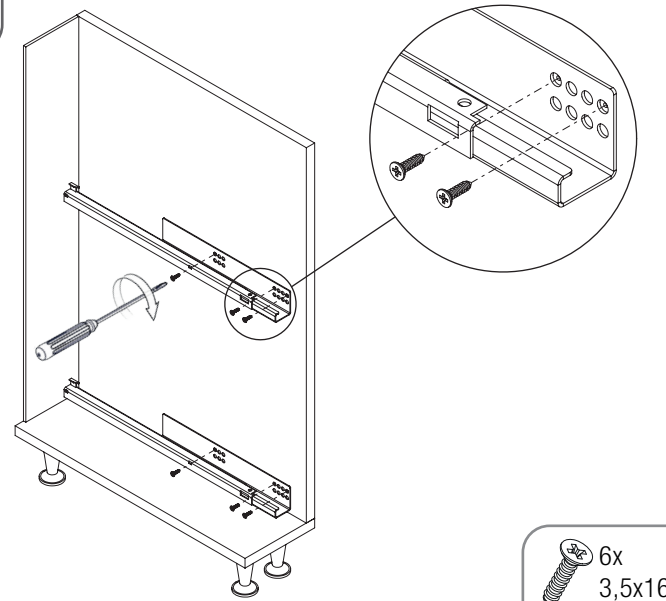

A-1

B-1

6x
3,5x16

C-1

4x
M5 Nut4x
M5x10 YHB

D-1

E-1

4x
M5x7 YSB

- GİZLİ RAYLI HAVLU ASKILI ŞİŞELİK (TEK AÇILIM) MONTAJ ŞEMASI (SAĞ)
- BOTTLE/TOWEL HOLDER WITH UNDERMOUNT RAIL (SINGLE EXTENSION) MOUNTING INSTRUCTIONS (RIGHT)

F-1

G-1

PRODUCT CODE		C	X
WIRE	WOODEN		
S-2502	S-2512	150	33