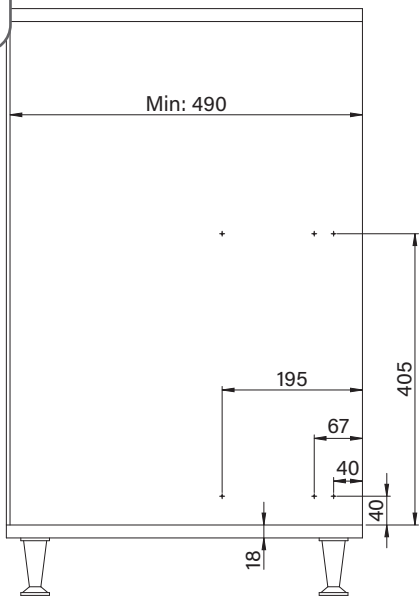

A-1

B-1

6x
3,5x16

C-1

4x
M5 Nut4x
M5x10 YHB

D-1

E-1

4x
M5x7 YSB

- GİZLİ RAYLI HAVLU ASKILI ŞİŞELİK (TEK AÇILIM) MONTAJ ŞEMASI (SAĞ)
- BOTTLE/TOWEL HOLDER WITH UNDERMOUNT RAIL (SINGLE EXTENSION) MOUNTING INSTRUCTIONS (RIGHT)

F-1

G-1

PRODUCT CODE		C	X
WIRE	WOODEN		
S-2502	S-2512	150	33

H-1

8x
3,5x16

J-1

4x
M6x10 YHB

K-1

4x
M6x10 YSB