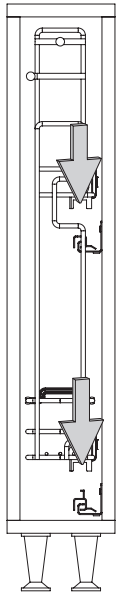

A-1

B-1

6x
3,5x16

C-1

4x
M5 Nut4x
M5x10 YHB

D-1

E-1

4x
M5x7 YSB

- GİZLİ RAYLI HAVLU ASKILI ŞİŞELİK (TEK AÇILIM) MONTAJ ŞEMASI (SAĞ)
- BOTTLE/TOWEL HOLDER WITH UNDERMOUNT RAIL (SINGLE EXTENSION) MOUNTING INSTRUCTIONS (RIGHT)

F-1

G-1

PRODUCT CODE		C	X
WIRE	WOODEN		
S-2502	S-2512	150	33

H-1

8x
3,5x16

J-1

4x
M6x10 YHB

K-1

4x
M6x10 YSB