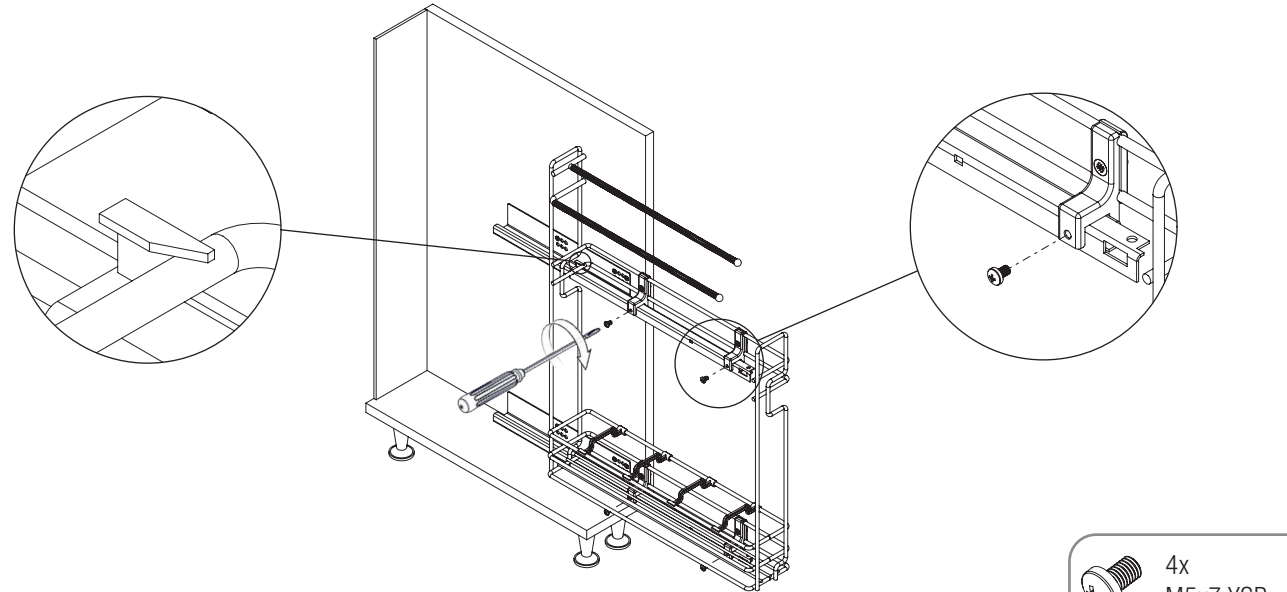

A-1

B-1

6x
3,5x16

C-1

4x
M5 Nut4x
M5x10 YHB

D-1

E-1

4x
M5x7 YSB

- GİZLİ RAYLI HAVLU ASKILI ŞİŞELİK (TEK AÇILIM) MONTAJ ŞEMASI (SAĞ)
- BOTTLE/TOWEL HOLDER WITH UNDERMOUNT RAIL (SINGLE EXTENSION) MOUNTING INSTRUCTIONS (RIGHT)

F-1

G-1

PRODUCT CODE		C	X
WIRE	WOODEN		
S-2502	S-2512	150	33