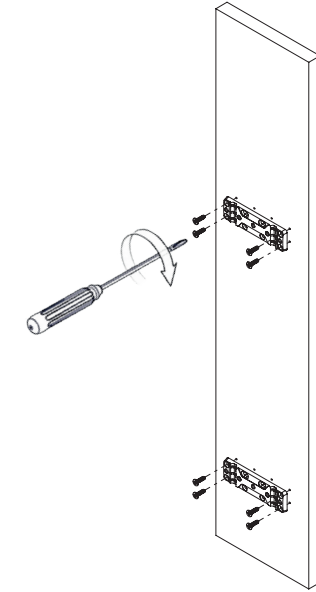

- GİZLİ RAYLI HAVLU ASKILI ŞİŞELİK (TEK AÇILIM) MONTAJ ŞEMASI (SAĞ)
- BOTTLE/TOWEL HOLDER WITH UNDERMOUNT RAIL (SINGLE EXTENSION) MOUNTING INSTRUCTIONS (RIGHT)

F-1

G-1

PRODUCT CODE		C	X
WIRE	WOODEN		
S-2502	S-2512	150	33

H-1

8x
3,5x16

J-1

4x
M6x10 YHB

K-1

4x
M6x10 YSB