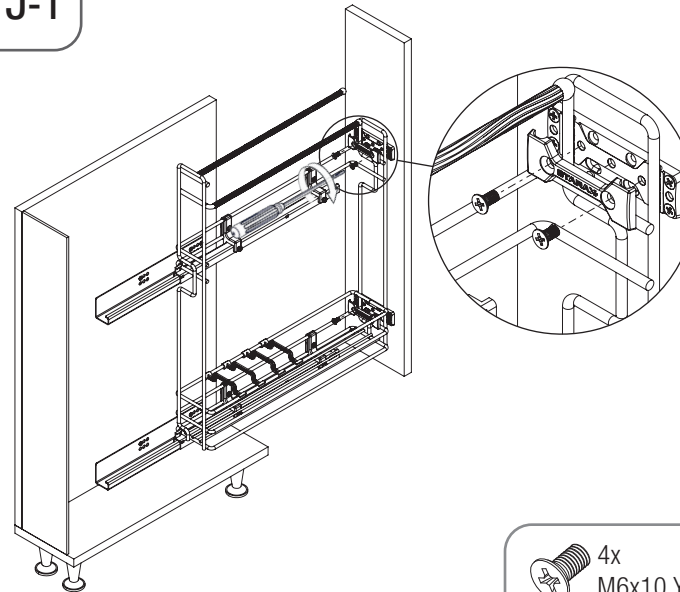

- GİZLİ RAYLI HAVLU ASKILI ŞİŞELİK (TEK AÇILIM) MONTAJ ŞEMASI (SAĞ)
- BOTTLE/TOWEL HOLDER WITH UNDERMOUNT RAIL (SINGLE EXTENSION) MOUNTING INSTRUCTIONS (RIGHT)

F-1

G-1

PRODUCT CODE		C	X
WIRE	WOODEN		
S-2502	S-2512	150	33

H-1

8x
3,5x16

J-1

4x
M6x10 YHB

K-1

4x
M6x10 YSB